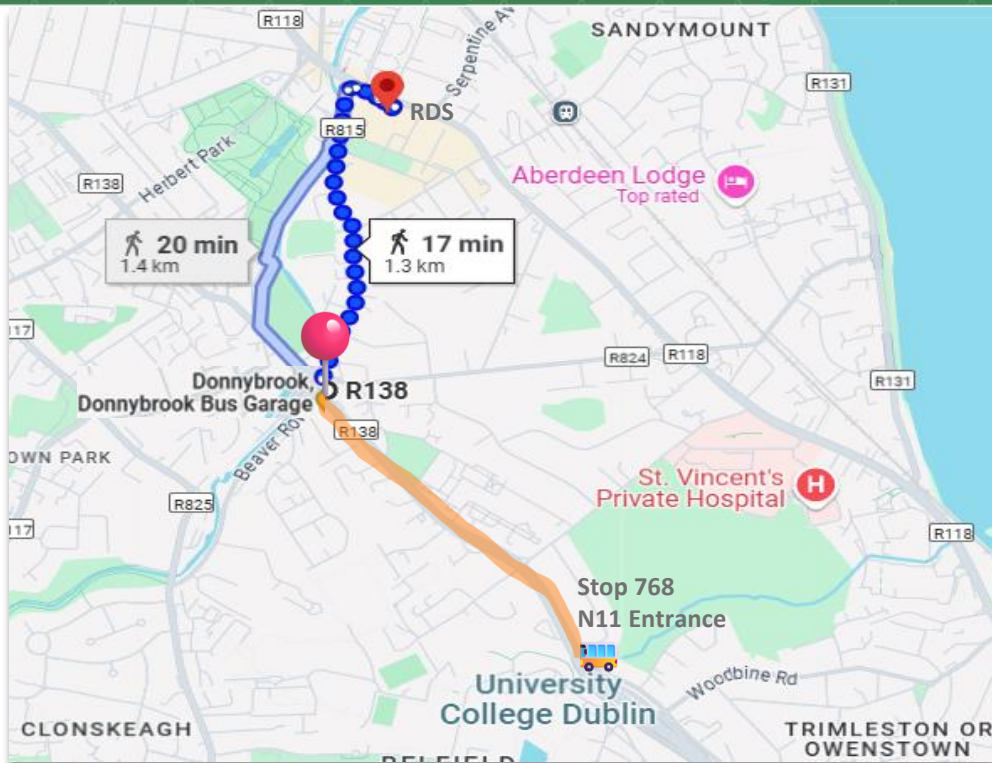

UCD Exams

How to get to the RDS Shelbourne Hall

From: **UCD Belfield**

To: **RDS Shelbourne Hall**

 Take the **E1/E2/39A Bus** from **UCD, Belfield** From stop no. 768 (Belfield campus N11 Entrance)

 Get off at **Donnybrook Bus Garage, stop no. 772 (4 stops)**

 Walk **17 mins** (1.3KM) to the Exam Centre (see map).

 Check **live bus times** on the [TFI Live App](#)

 **Tip:** Leave early to avoid delays

MAKE SURE YOU ARRIVE AT LEAST 15 MINS BEFORE YOUR EXAM